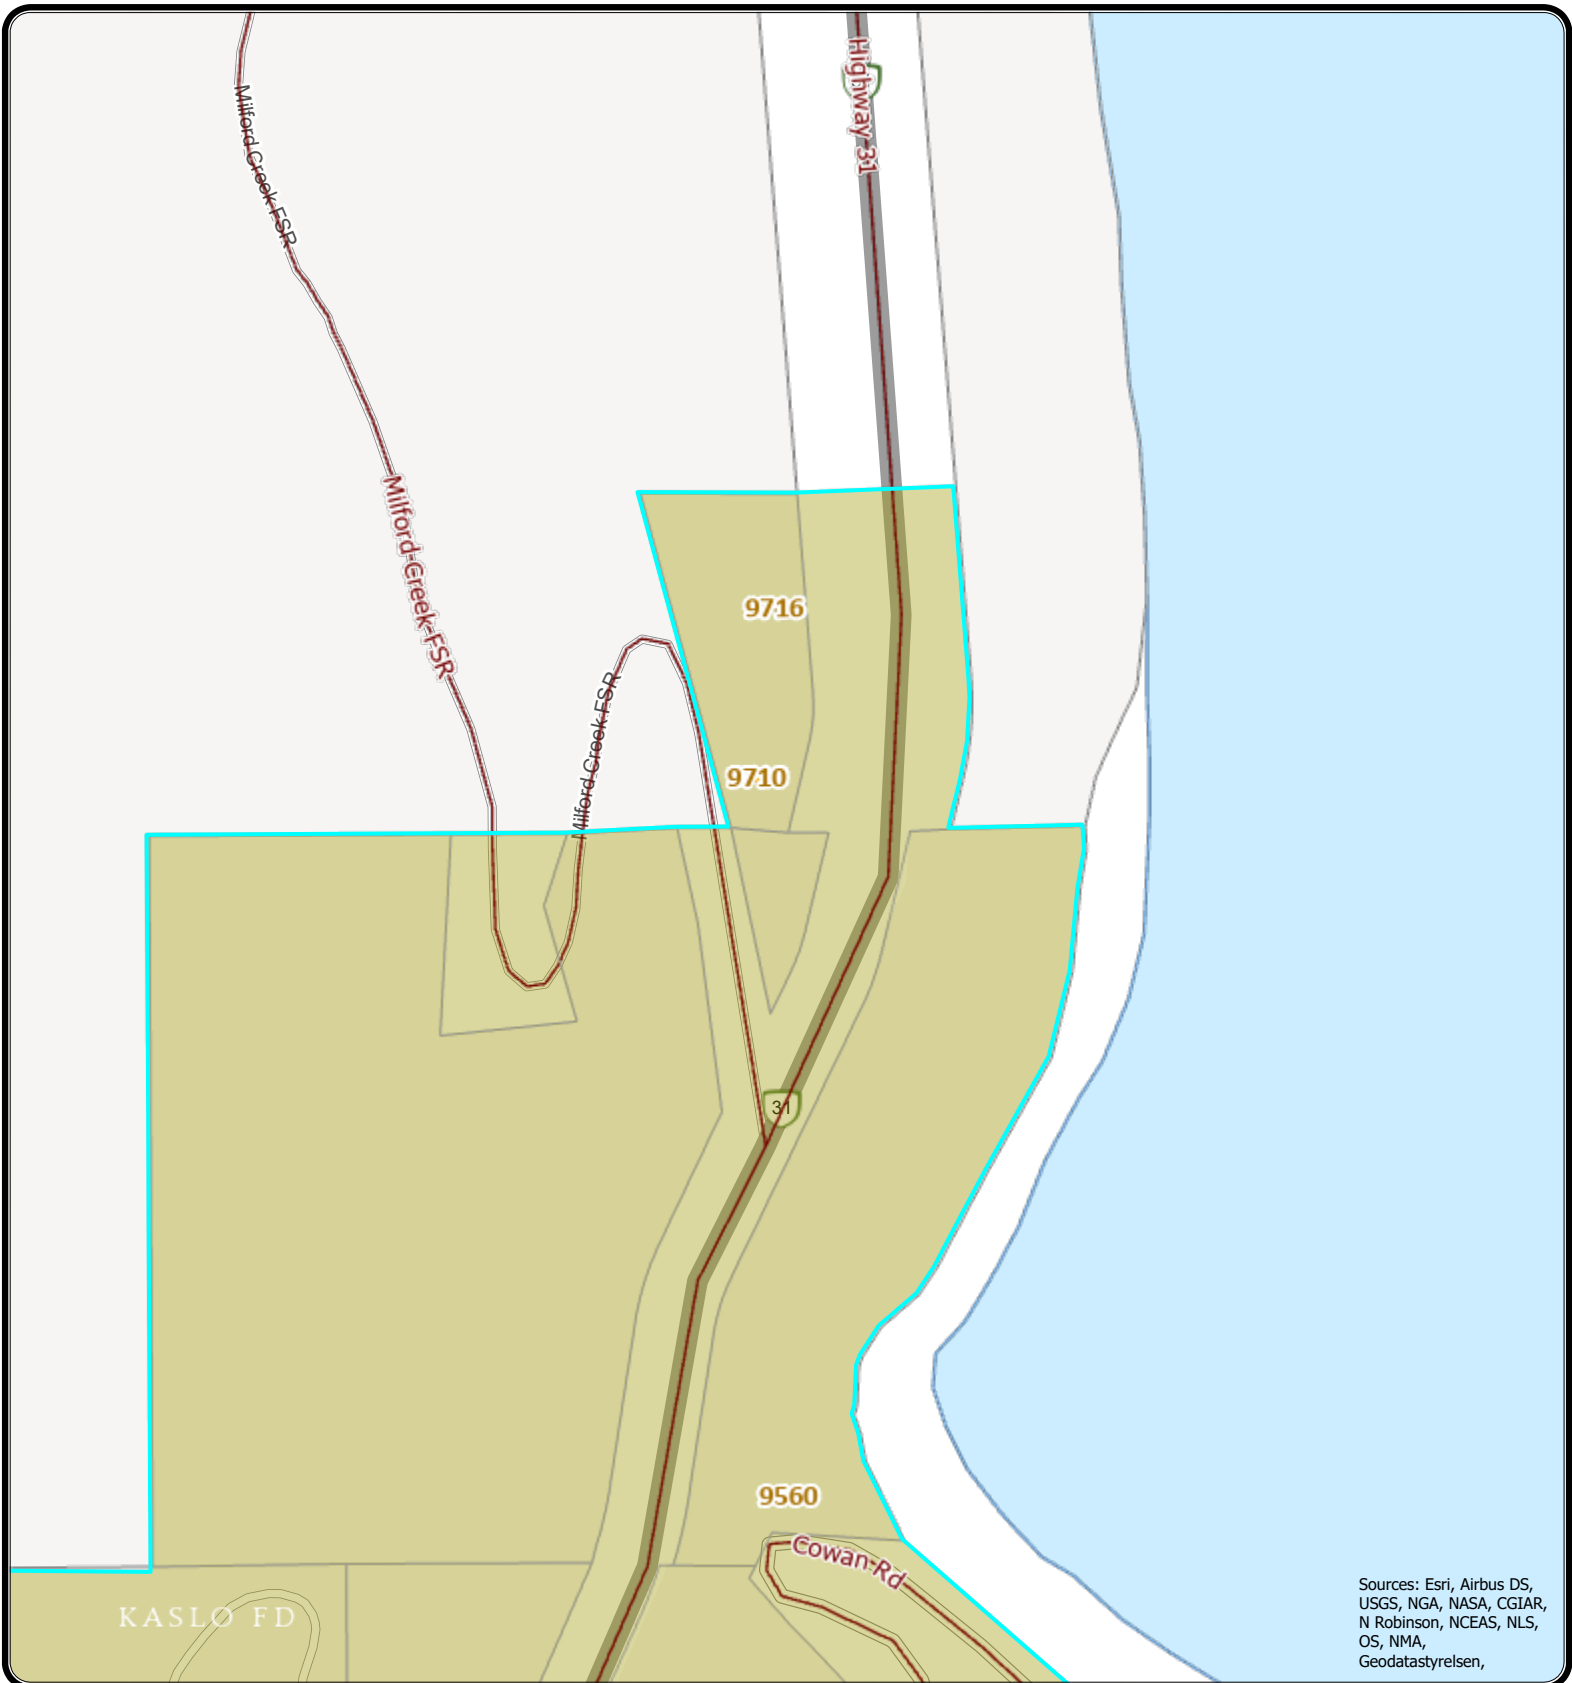

# Kaslo Fire Protection Area - North Boundary

Sources: Esri, Airbus DS, USGS, NGA, NASA, CGIAR, N Robinson, NCEAS, NLS, OS, NMA, Geodatastyrelsen,

REGIONAL DISTRICT OF CENTRAL KOOTENAY  
 Box 590, 202 Lakeside Drive,  
 Nelson, BC V1L 5R4  
 Phone: 1-800-268-7325 www.rdck.bc.ca  
 maps@rdck.bc.ca

### Legend

- KASLO
- Streams and Shorelines
- RDCK Streets
- Cadastre - Property Lines
- Address Points

### Map Scale:

1:4,514

Date: May 13, 2024

The mapping information shown are approximate representations and should only be used for reference purposes. The Regional District of Central Kootenay is not responsible for any errors or omissions on this map.